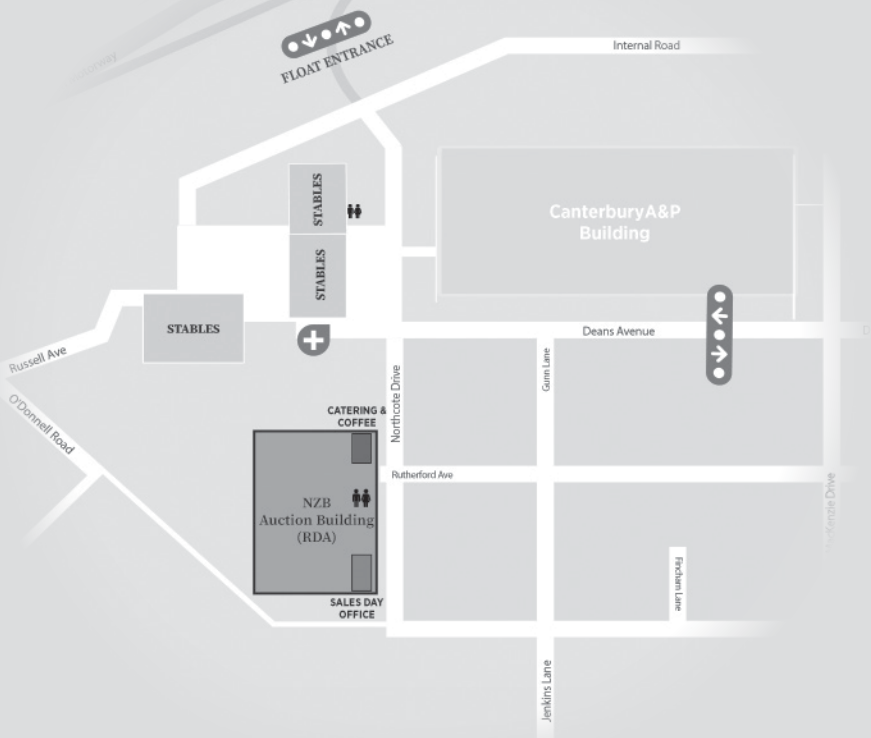

COMPLEX MAP

Canterbury Agricultural Park, 102 Curletts Road, Wigram,
Christchurch, 8042

Enter the complex via Curletts Road - parking is available on the grass area opposite the RDA Building.

The Sales Day office is located inside the RDA Building.